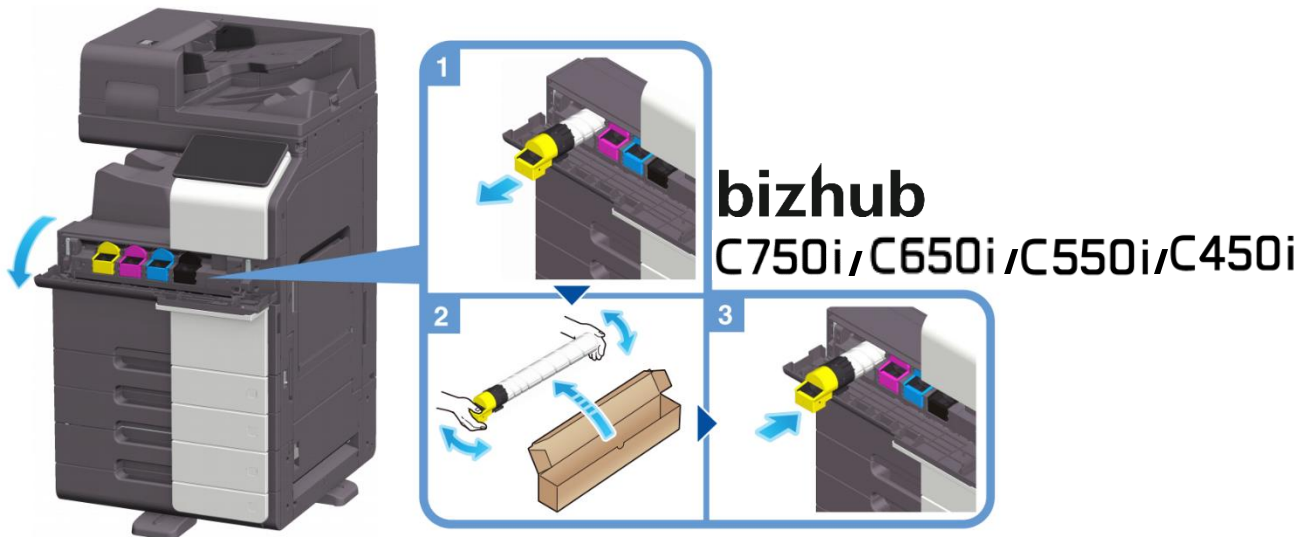

Change Toner Cartridge

更換碳粉