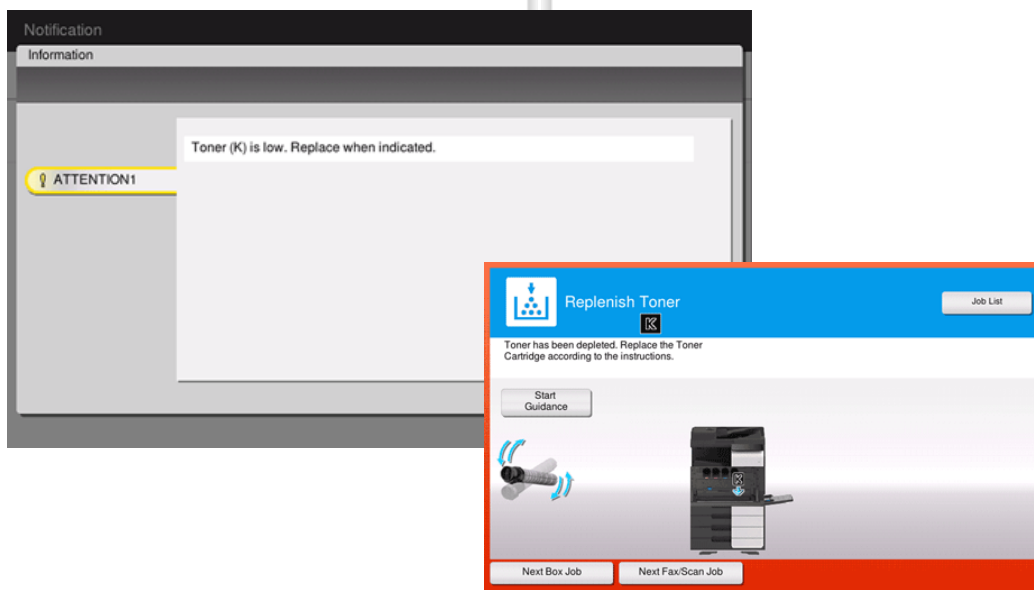

# Change Toner Cartridge

# 更換碳粉

- If a toner is near empty, the screen will show a toner empty message
- Please follow the below steps to replace toner

- 當某碳粉接近不足時，版面會顯示以下的提示
- 請依下圖步驟更換碳粉